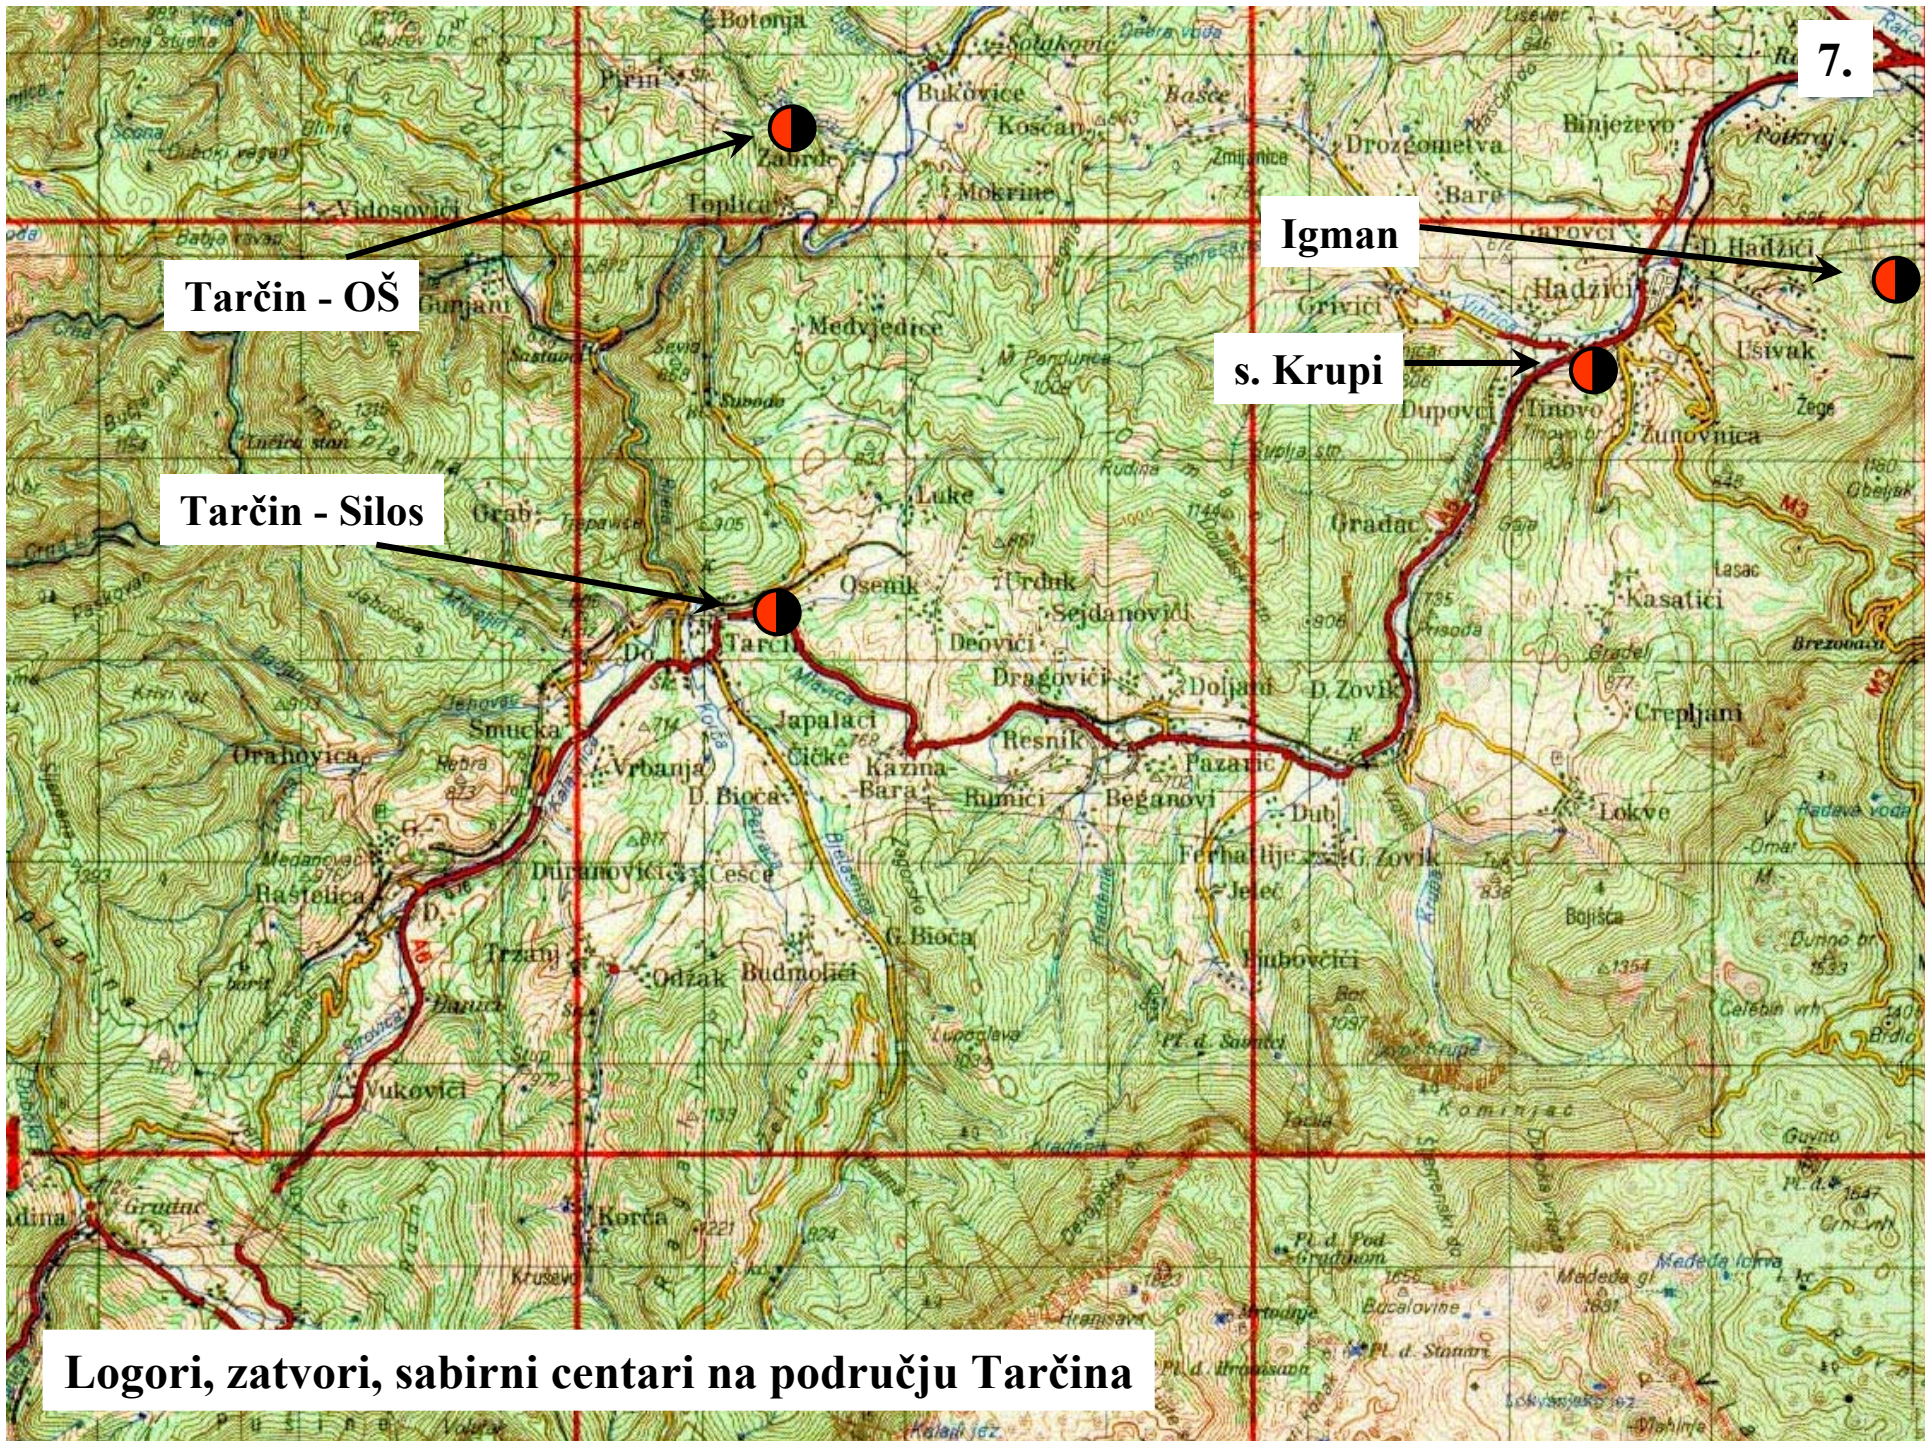

Logori, zatvori, sabirni centari na području Viteza

Logori, zatvori, sabirni centari na području Konjica

Tarčin - OŠ

Tarčin - Silos

Igman

s. Krupi

7.

Logori, zatvori, sabirni centri na področju Tarčina

A topographic map of the Fojnica region in Bosnia and Herzegovina. The map shows contour lines, rivers, and various settlements. Two red circles with black outlines are placed on the map, with black arrows pointing from text boxes to them. The first circle is located near the town of Fojnica, and the second is slightly to the west. The map includes labels for numerous locations such as Staro Selo, Turkovci, Kulsura, Cemernica, Grabovik, and Fojnica. The M4 highway is also visible.

Logori, zatvori, sabirni centari na području Vareša

Logor, zatvor, sabirni centar na području Tuzle

s. Pajić Polje

s. Duratbegov Dolac

Gornji Vakuf

s. Pridvorci

Logori, zatvori, sabirni centari na području Gornjeg Vakufa

Breza

Sarajevo

Logori, zatvori, sabirni centari na području Sarajeva

Logori, zatvori, sabirni centari na području Novog Travnika

19.

s. Donja Bačina

Zavidovići

Žepče