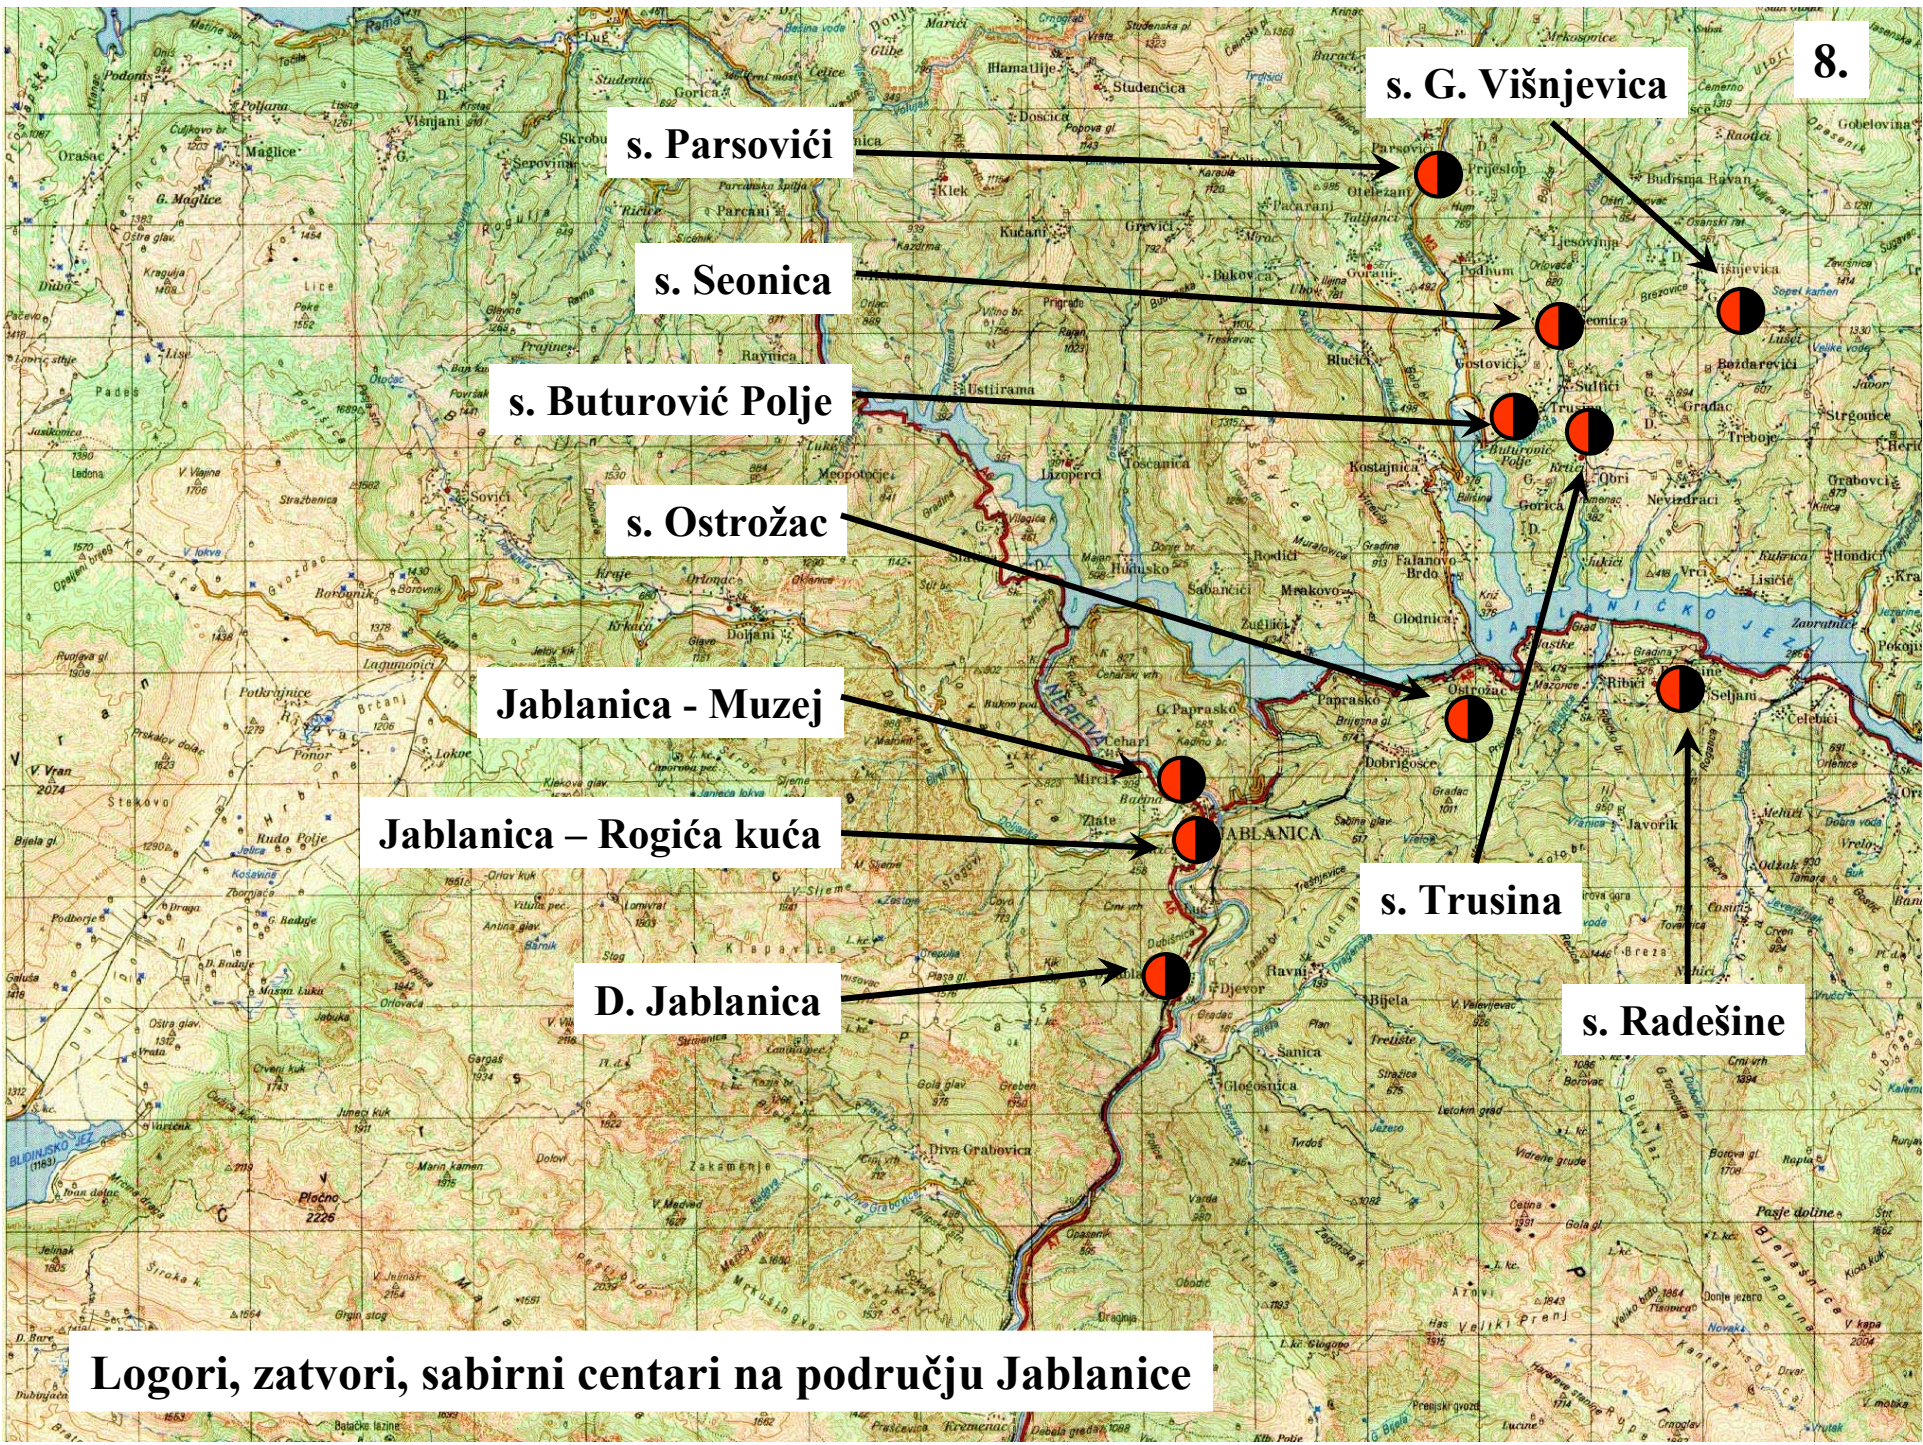

Logori, zatvori, sabirni centari na području Viteza

Logori, zatvori, sabirni centari na području Konjica

Tarčin - OŠ

Tarčin - Silos

Igman

s. Krupi

7.

Logori, zatvori, sabirni centri na področju Tarčina

s. Trusina

s. Radešine

Logori, zatvori, sabirni centari na području Jablanice

Potoci

Potoci – Stacionar

Potoci – Kuća Skender

Potoci
Osnovna Škola

Mostar – Podrum Razvitka

A topographic map of the Fojnica region in Bosnia and Herzegovina. The map shows contour lines, rivers, and various settlements. Two red circles with black outlines are placed on the map, with black arrows pointing from text boxes to them. The first circle is located near the town of Fojnica, and the second is slightly to the west. The map includes labels for numerous locations such as Staro Selo, Turkovci, Kulsura, Cemernica, Grabovik, and Fojnica. The M4 highway is also visible.

Breza

Sarajevo

Logori, zatvori, sabirni centari na području Sarajeva

Logori, zatvori, sabirni centari na području Novog Travnika

19.

s. Donja Bačina

Zavidovići

Žepče