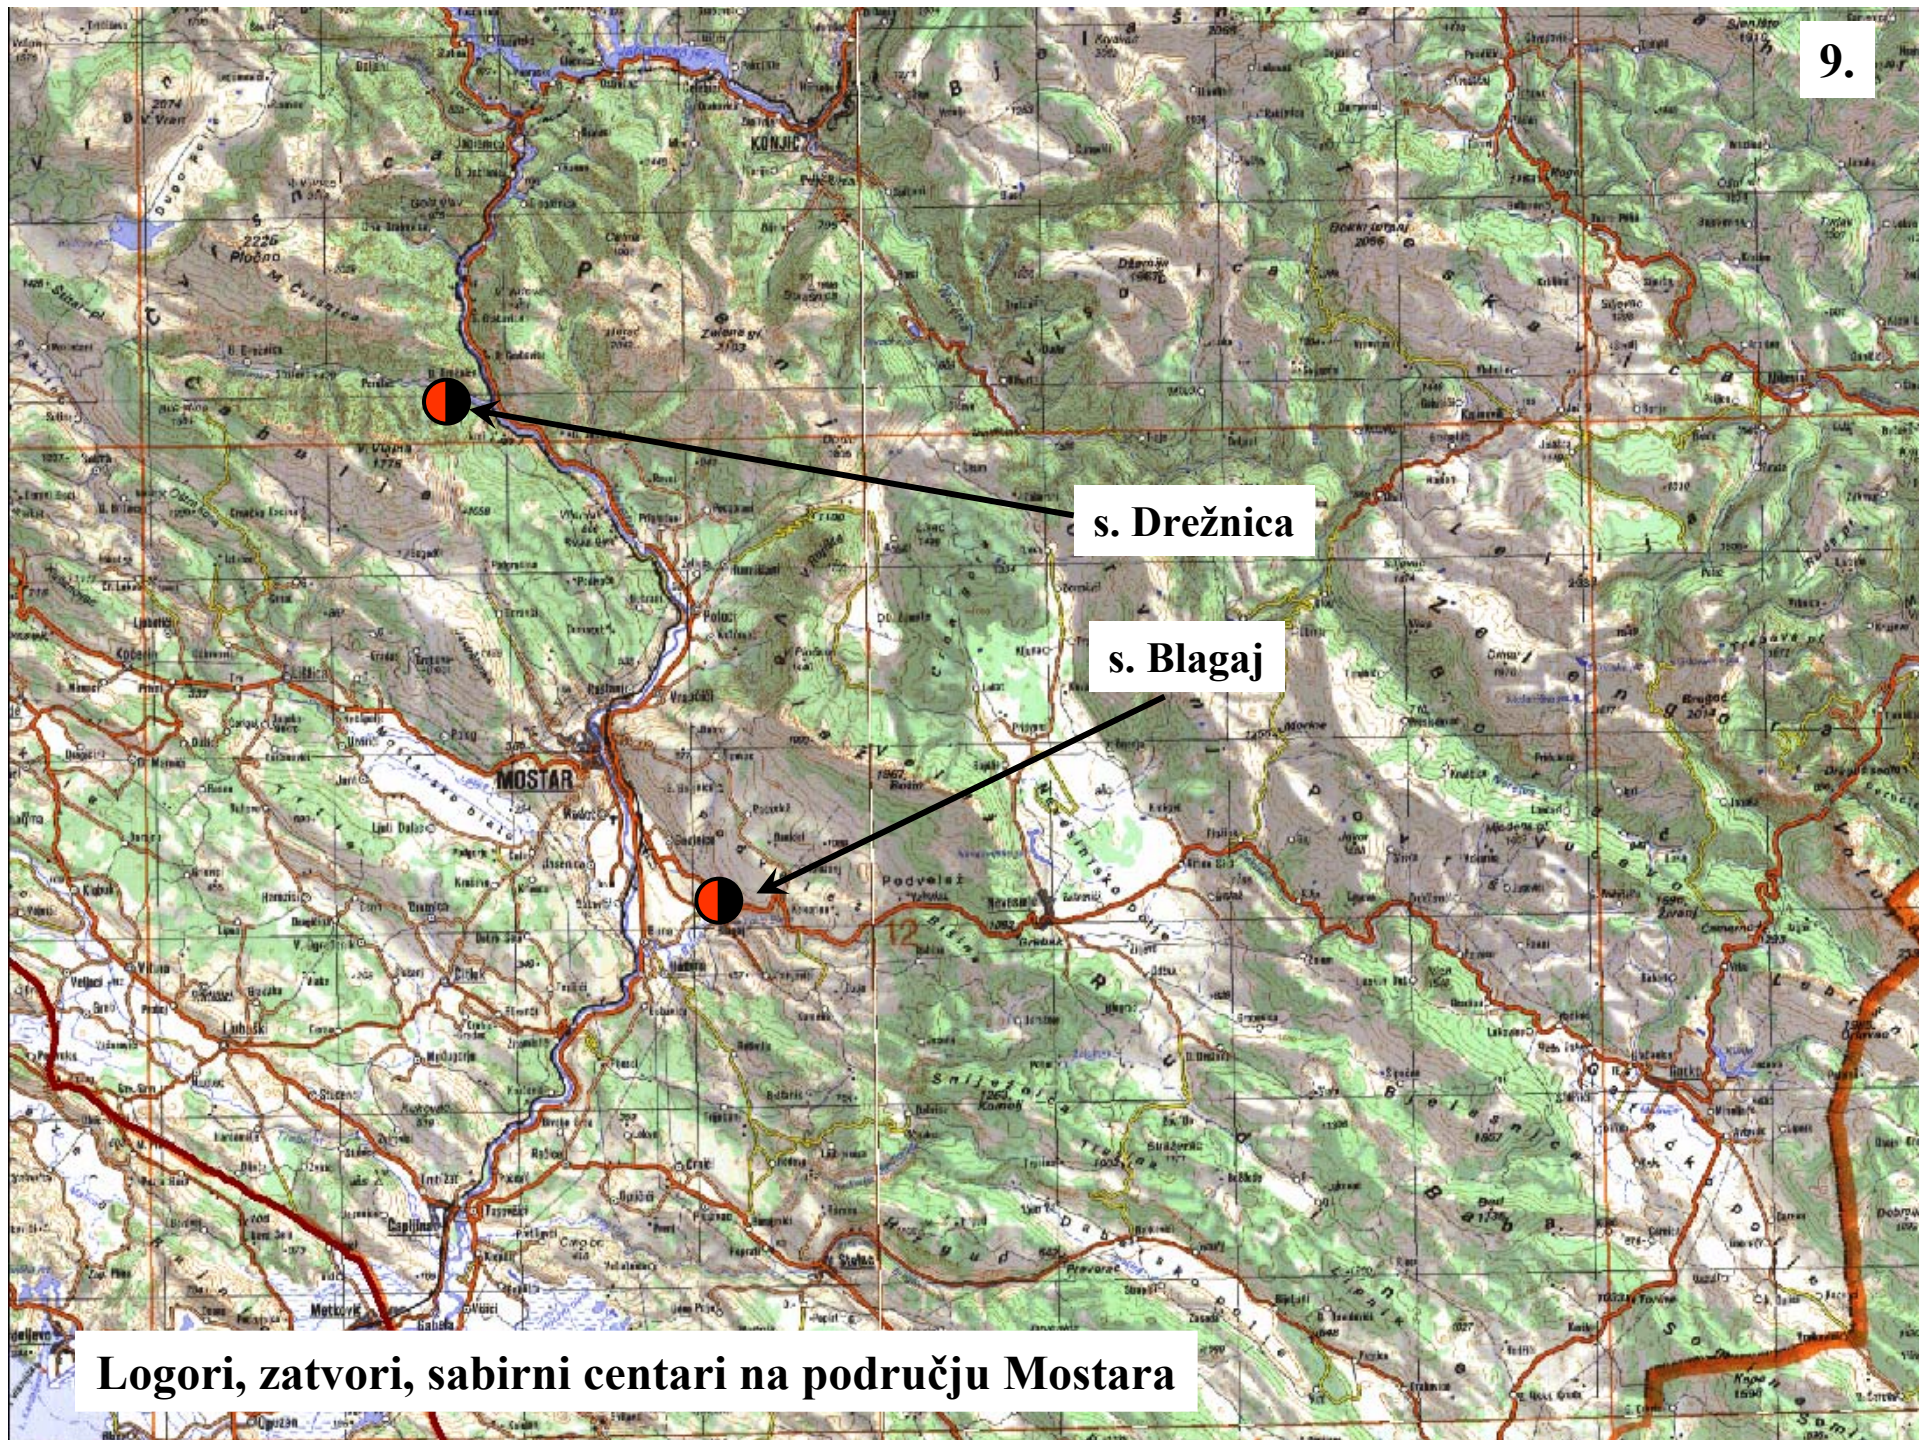

Logori, zatvori, sabirni centari na području Mostara