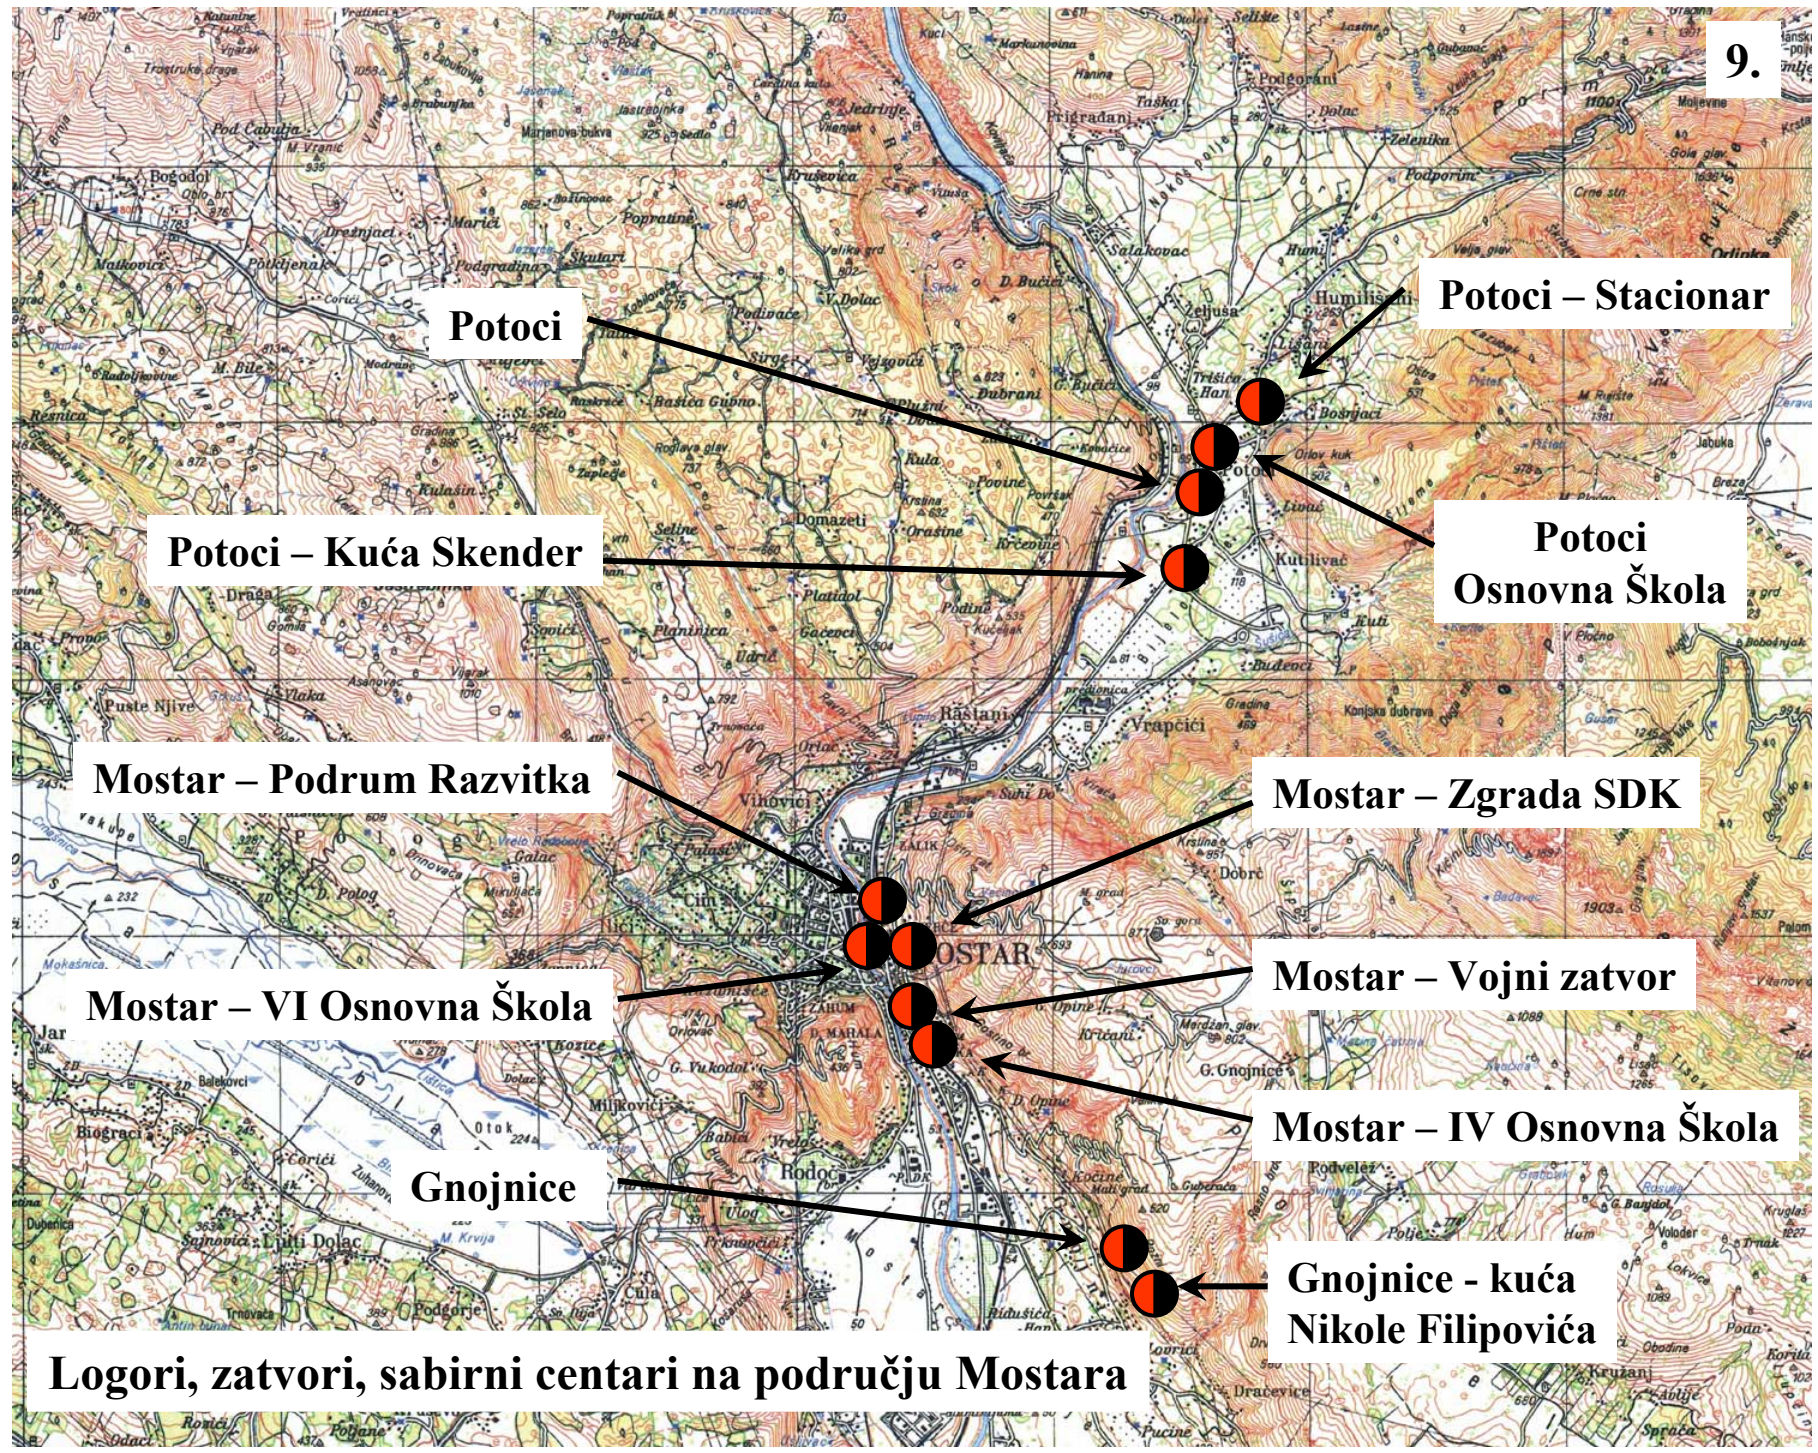

Potoci

Potoci – Stacionar

Potoci – Kuća Skender

Potoci
Osnovna Škola

Mostar – Podrum Razvitka

Mostar – Zgrada SDK

Mostar – VI Osnovna Škola

Mostar – Vojni zatvor

Mostar – IV Osnovna Škola

Gnojnice

Gnojnice - kuća
Nikole Filipovića

Logori, zatvori, sabirni centari na području Mostara