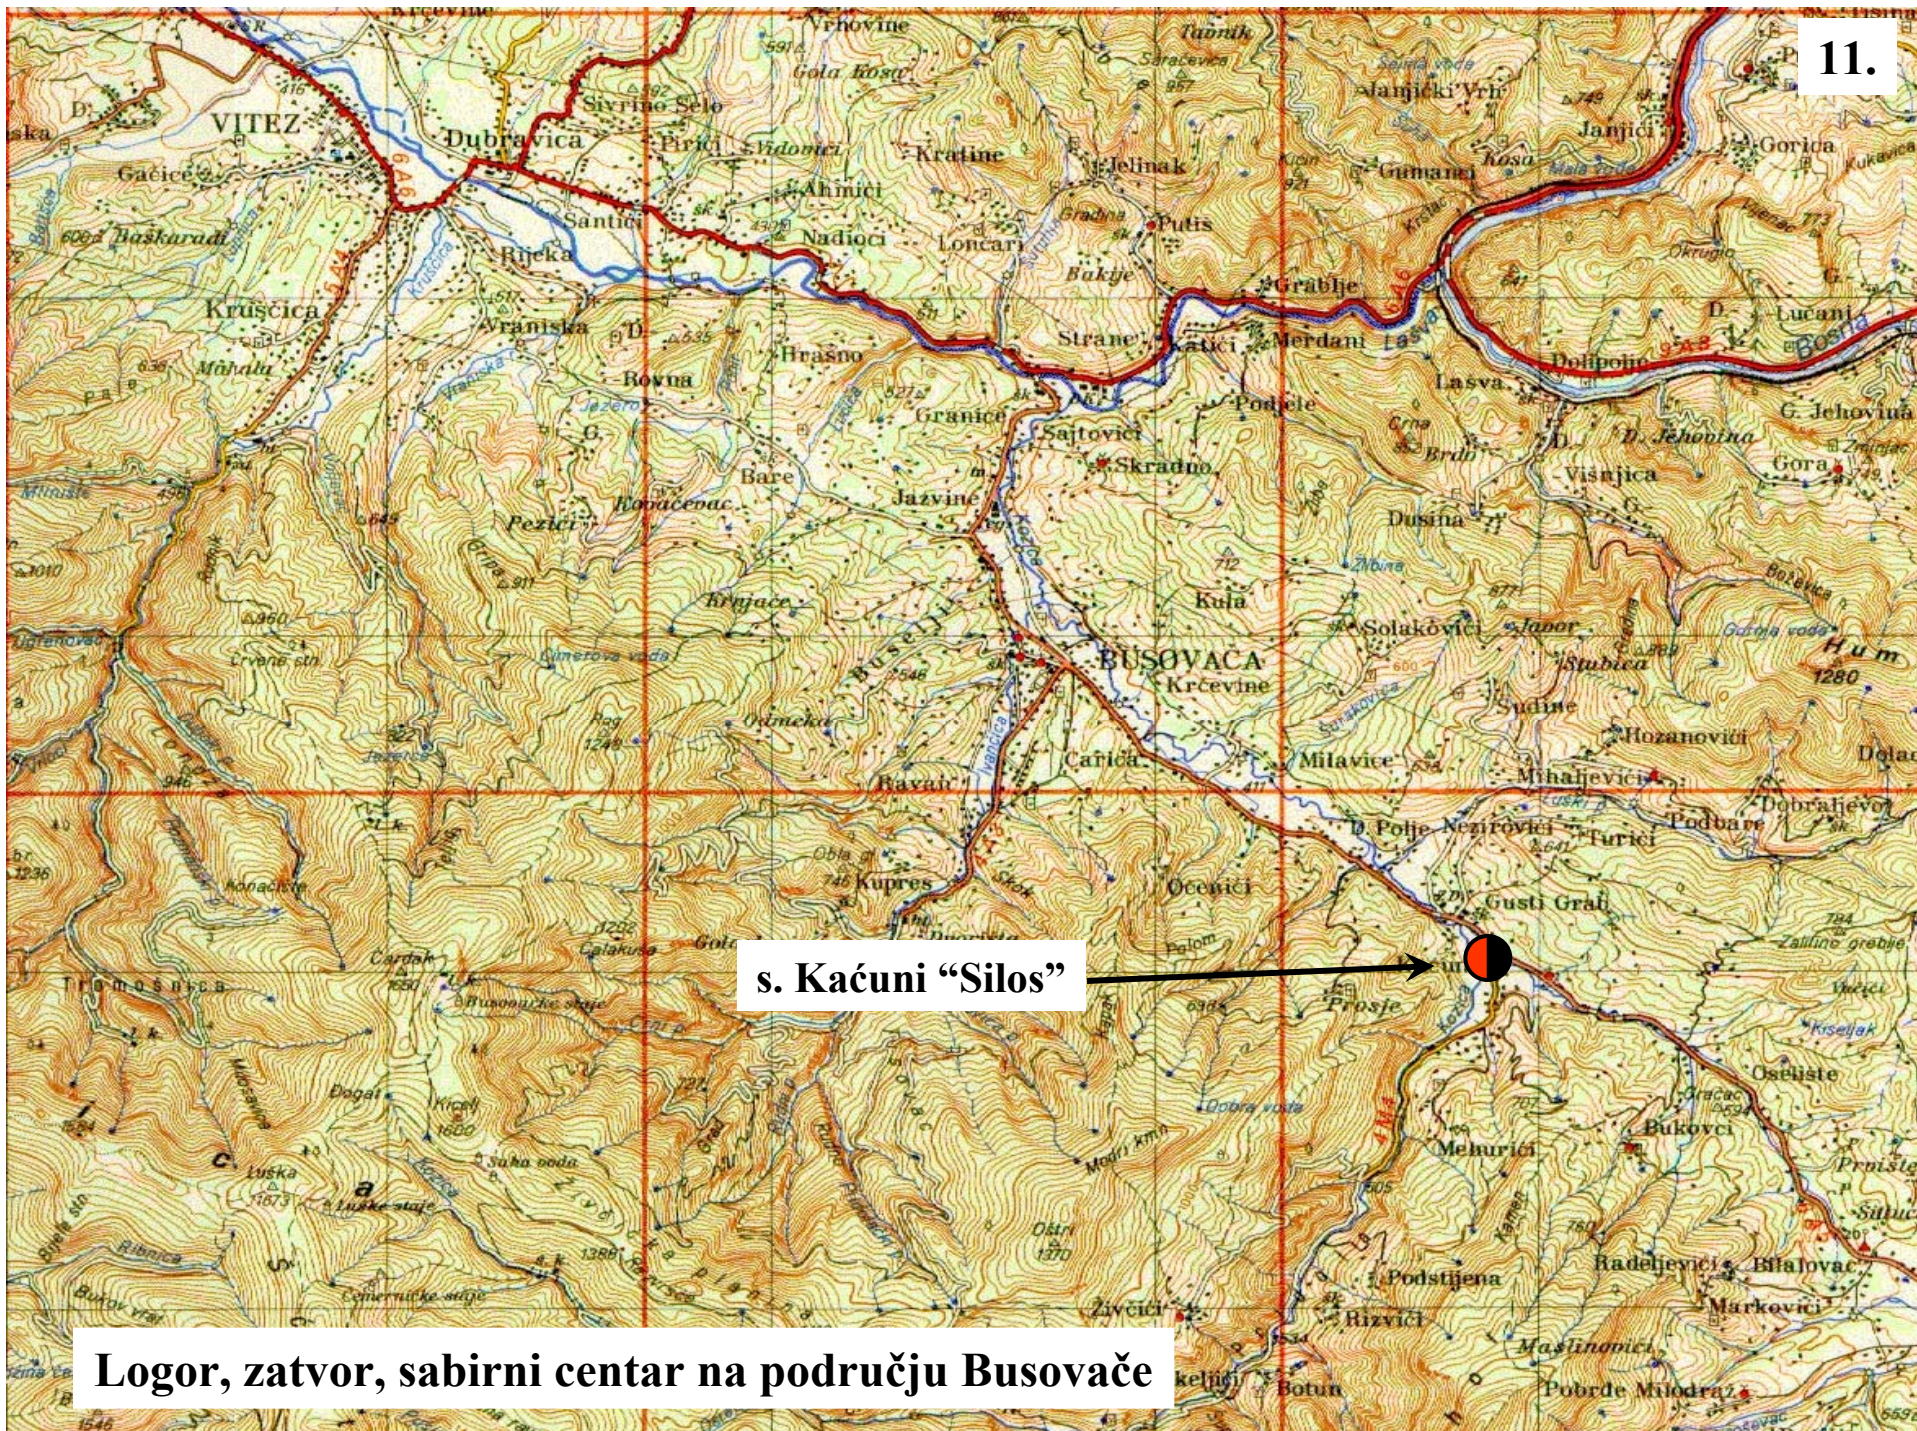

Logor, zatvor, sabirni centar na području Busovače