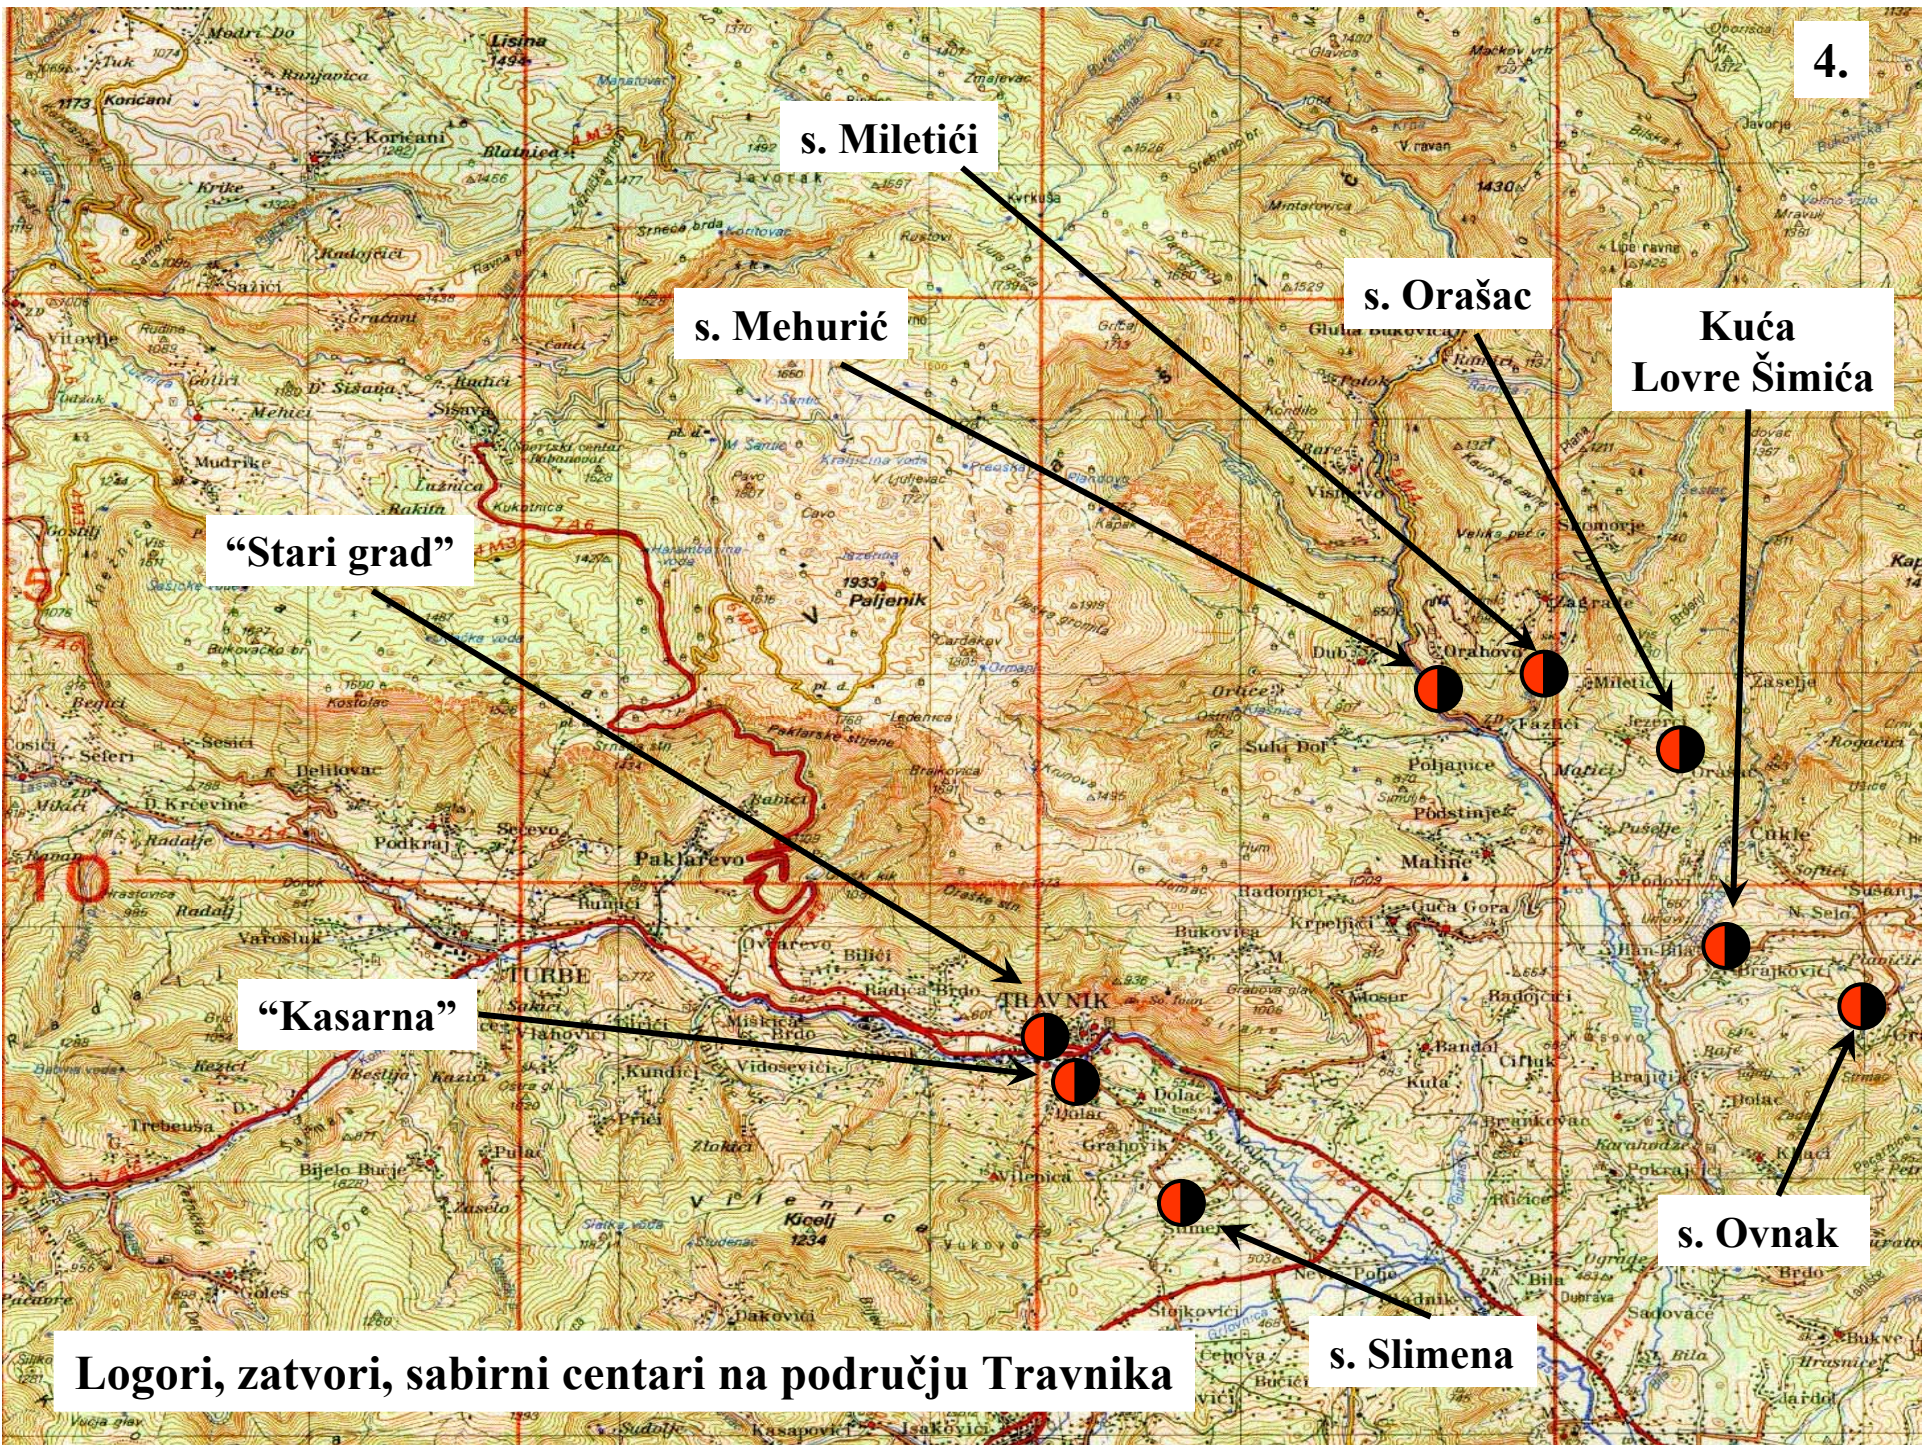

s. Orašac

Kuća
Lovre Šimića

“Stari grad”

“Kasarna”

TRAVNIK

s. Ovnak

s. Slimena

Logori, zatvori, sabirni centari na području Travnika

Logori, zatvori, sabirni centari na području Viteza

Logori, zatvori, sabirni centari na području Konjica

Tarčin - OŠ

Tarčin - Silos

Igman

s. Krupi

7.

Logori, zatvori, sabirni centri na področju Tarčina

A topographic map of the Fojnica region in Bosnia and Herzegovina. The map shows contour lines, rivers, and various settlements. Two red circles with black outlines are placed on the map, with black arrows pointing from text boxes to them. The first circle is located near the town of Fojnica, and the second is slightly to the west. The map includes labels for numerous locations such as Staro Selo, Turkovci, Kulsura, Cemernica, Grabovik, and Fojnica. The M4 highway is also visible.

Breza

Sarajevo

Logori, zatvori, sabirni centari na području Sarajeva

Logori, zatvori, sabirni centari na području Novog Travnika

19.

s. Donja Bačina

Zavidovići

Žepče