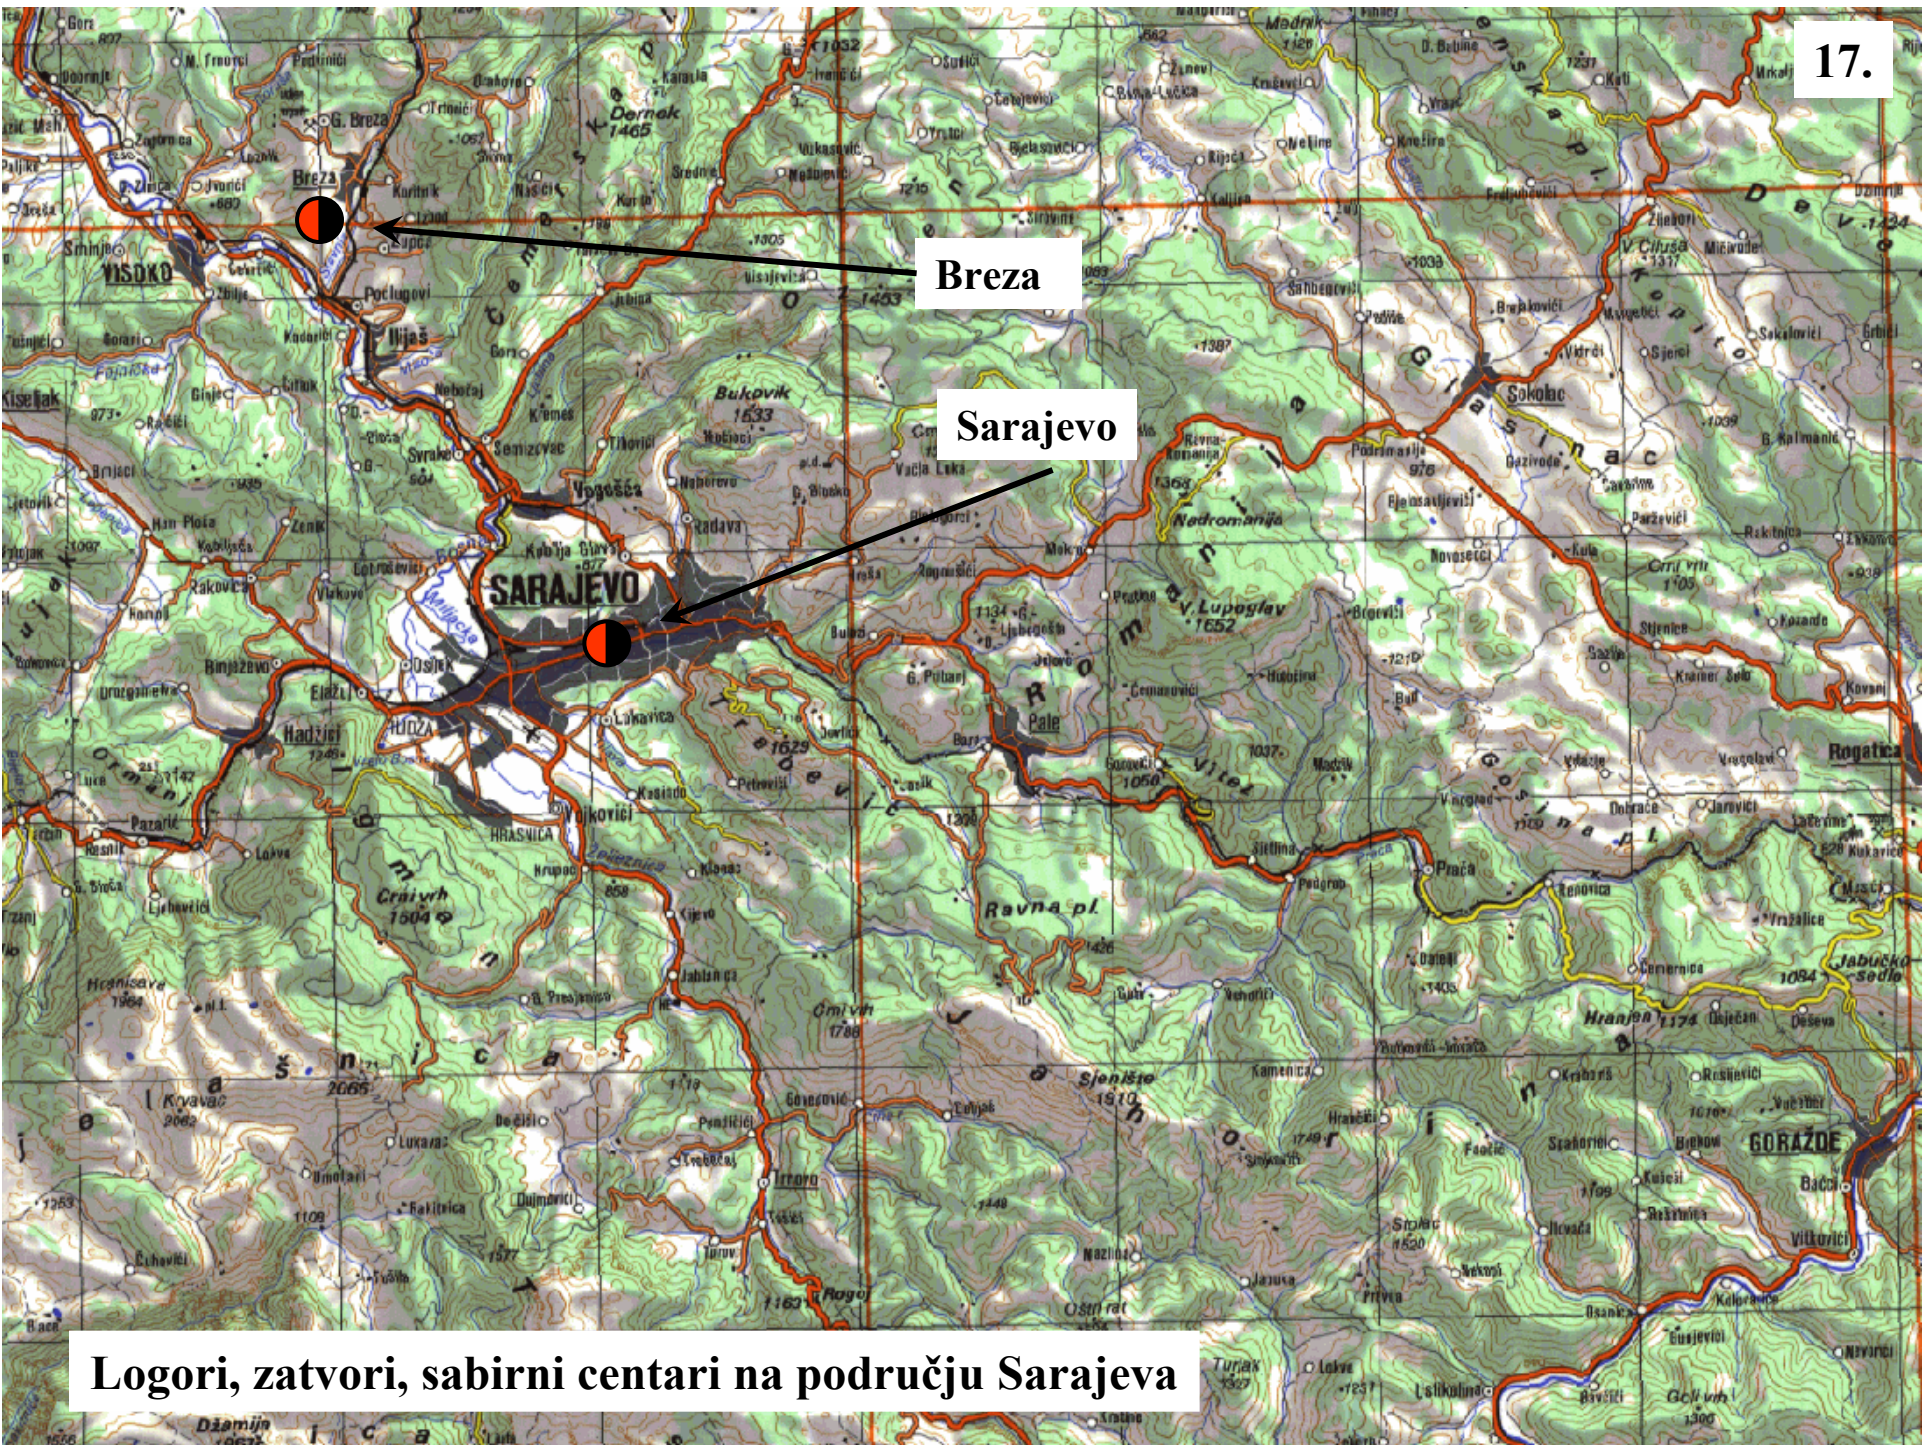

A topographic map of the Fojnica region in Bosnia and Herzegovina. The map shows contour lines, rivers, and various settlements. Two red circles with black outlines are placed on the map, with black arrows pointing from text boxes to them. The first circle is located near the town of Fojnica, and the second is slightly to the west. The map includes labels for numerous locations such as Staro Selo, Turkovci, Kulsura, Cemernica, Grabovik, and Fojnica. The M4 highway is also visible.

Logori, zatvori, sabirni centari na području Vareša

Logor, zatvor, sabirni centar na području Tuzle

s. Pajić Polje

s. Duratbegov Dolac

Gornji Vakuf

s. Pridvorci

Logori, zatvori, sabirni centari na području Gornjeg Vakufa

Breza

Sarajevo

Logori, zatvori, sabirni centari na području Sarajeva

Logori, zatvori, sabirni centari na području Novog Travnika

19.

s. Donja Bačina

Zavidovići

Žepče