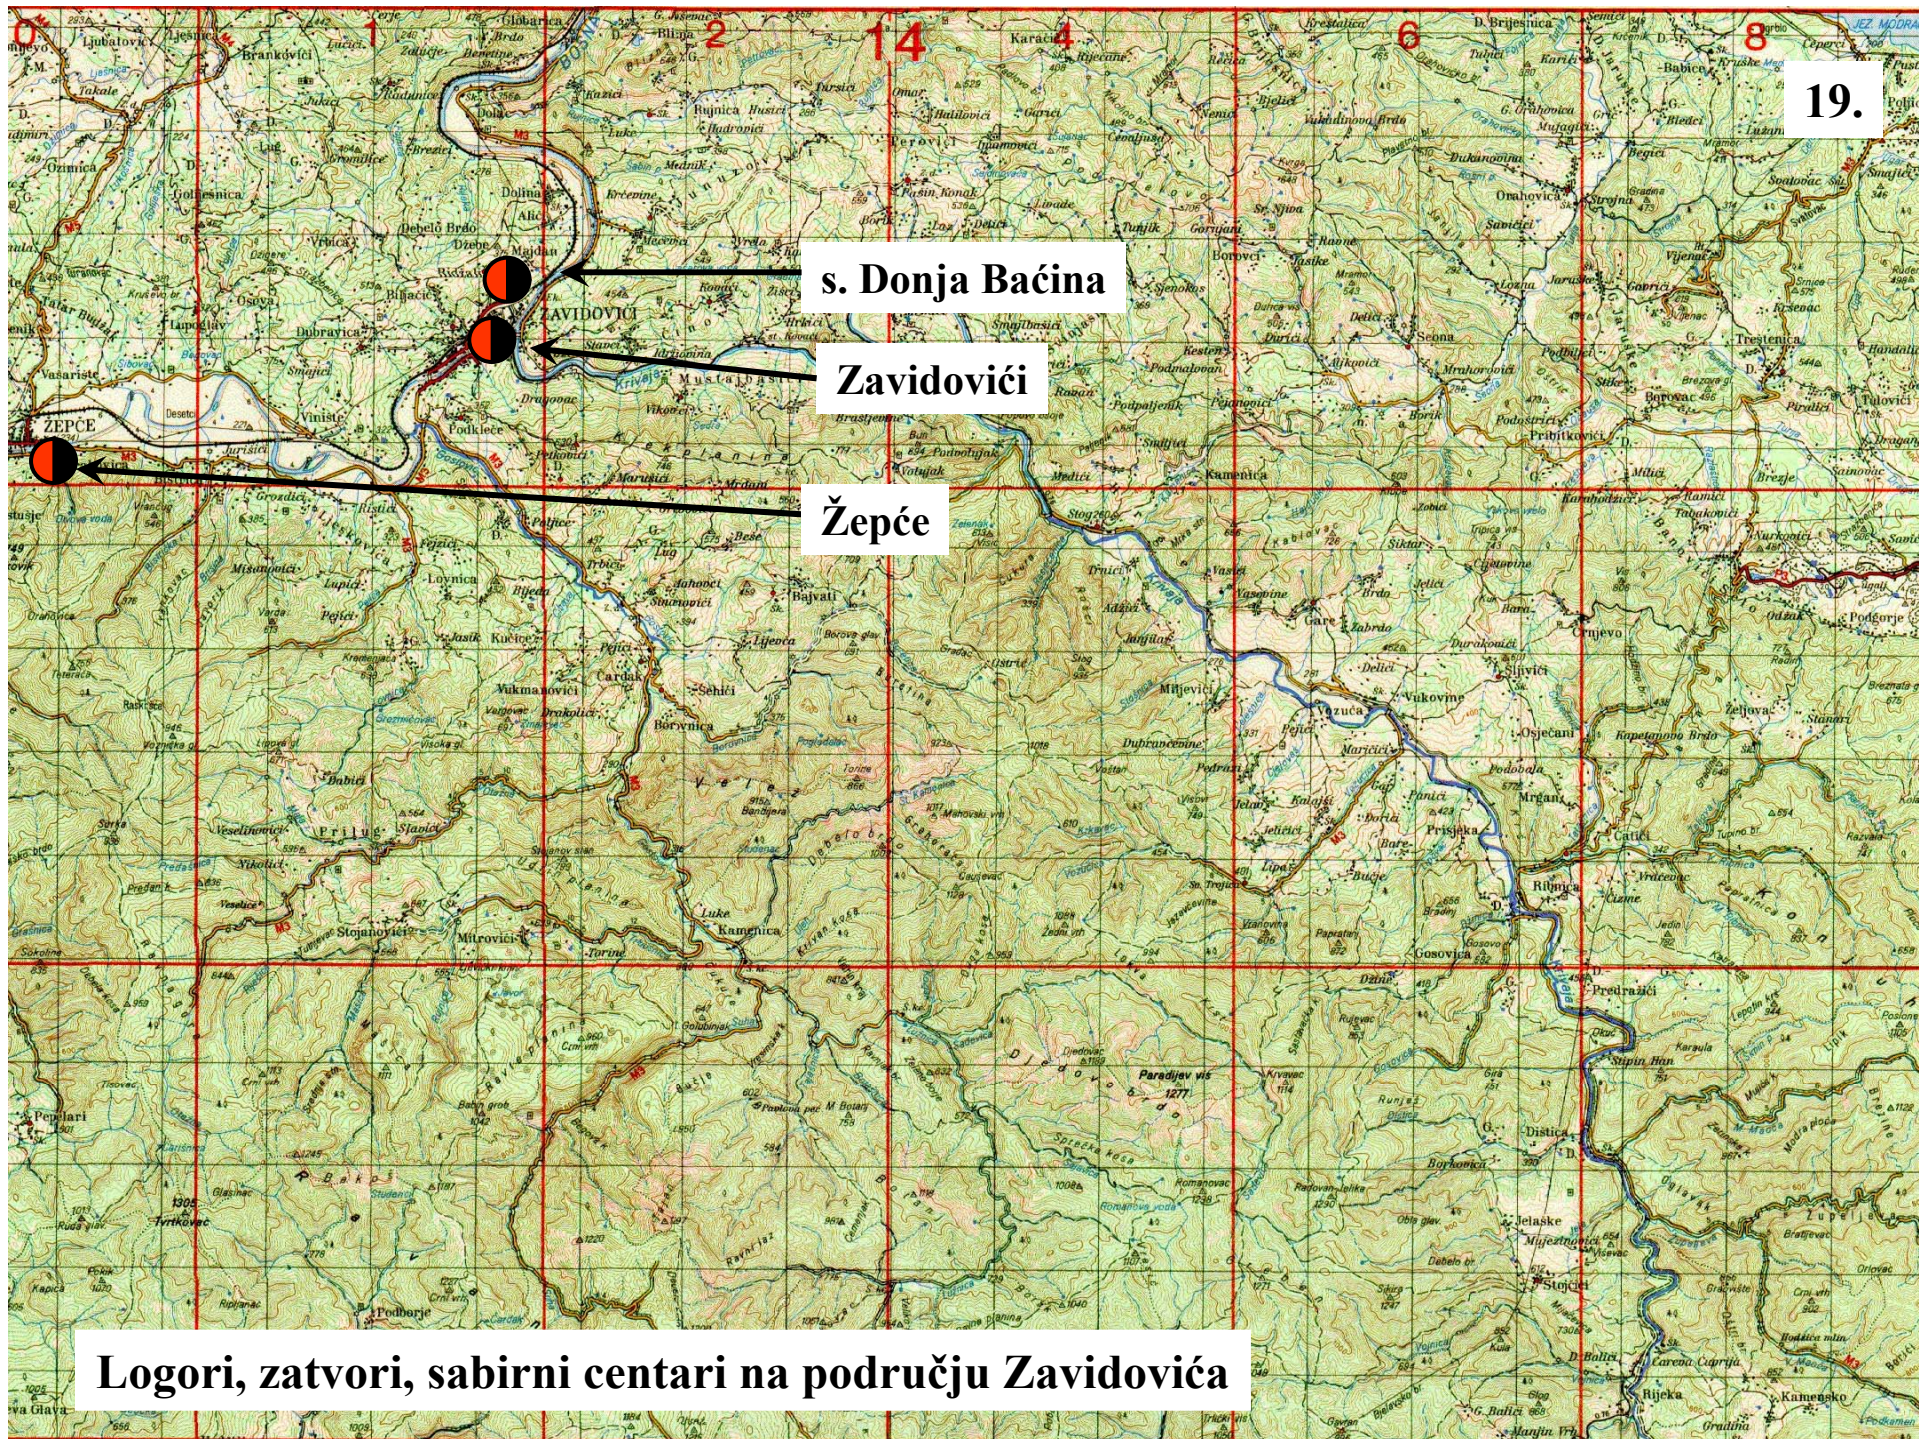

A topographic map of the Fojnica region in Bosnia and Herzegovina. The map shows contour lines, rivers, and various settlements. Two red circles with black outlines are placed on the map, with black arrows pointing from text boxes to them. The first circle is located near the town of Fojnica, and the second is slightly to the west. The map includes labels for numerous locations such as Staro Selo, Turkovci, Kulsura, Cemernica, Grabovik, and Fojnica. The M4 highway is also visible.

Logori, zatvori, sabirni centari na području Vareša

Logor, zatvor, sabirni centar na području Tuzle

s. Pajić Polje

s. Duratbegov Dolac

Gornji Vakuf

s. Pridvorci

Logori, zatvori, sabirni centari na području Gornjeg Vakufa

Breza

Sarajevo

Logori, zatvori, sabirni centari na području Sarajeva

Logori, zatvori, sabirni centari na području Novog Travnika

19.

s. Donja Bačina

Zavidovići

Žepče

Logori, zatvori, sabirni centari na području Zavidovića